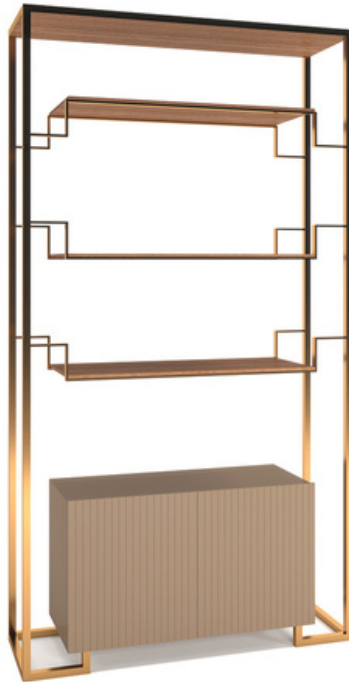

CALABRIA

DISPLAY UNIT

Portray the authenticity of your home with this exquisitely designed display unit. It is a versatile piece of work with a display level at multiple lengths where you can arrange your books and magazines on the shelves or jewel it by placing gorgeous artefacts.

DIMENSIONS IN MM

Length: 1220 x Width: 381 x Height: 2261

METAL

Matt Gold

VENEER

Earthy Teak

PU PAINT

Grey Beige