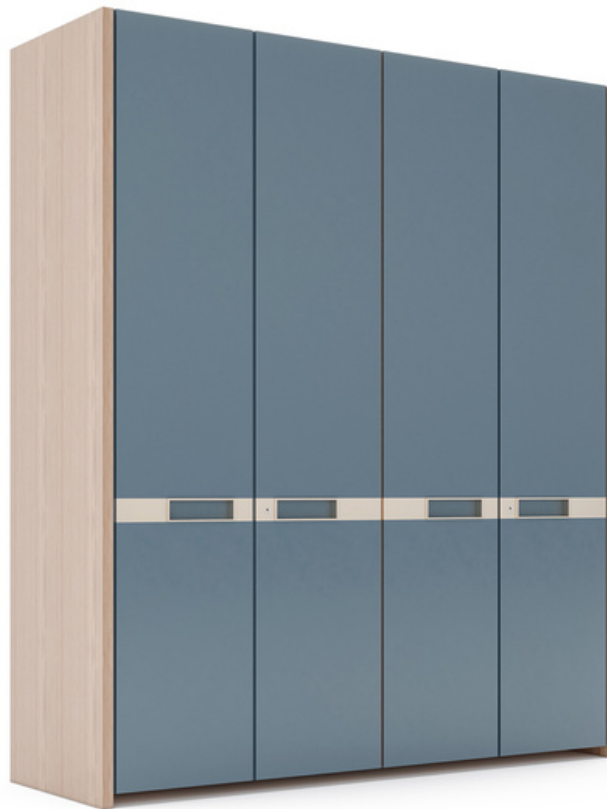

LAURIUM

Wardrobe

With its distinct shelves, the closet is made of the best quality materials and designed specifically to meet all of your storage needs. This piece of furniture undoubtedly proves to be cent percent utilitarian with its space-efficient design as it makes it easier to customize your closet in a well-organized manner and makes it possible for you to have a tremendous amount of storage for your specific needs. With its soft hues and high-quality material finishes, this wardrobe is likely to blend just fine in your bedroom while also making it look all the more elegant.

DIMENSIONS IN MM

Length: 8130 x Width: 610 x Height: 2135

METAL

Gloss Rose Gold

VENEER

Beige Radiance

PU PAINT

Wedgewood Blue