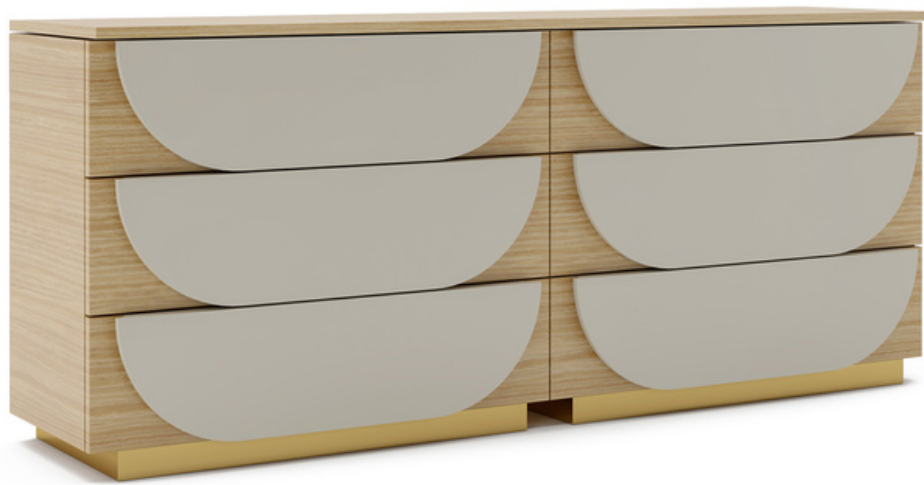

LEATHER

White

ATTICA

Queen Size Bed

The Attica bed is composed in HDHMR and metal. is If desired, it can be upholstered in fabric or leather material giving a profoundly comfortable vibe. The padded headboard extends to the side storage for added solace. The cantilevered look-along texture on the upholstered bed makes a refined wrap, giving your room an exotic yet plush feel. This top-notch I bed merits recognition for its artisanal craftsmanship and unique design.

LEATHER

White

ATTICA

Bedside Table

This piece of furniture makes an ideal expansion to the bed. This bedside table comprises premium quality pressed HDHMR and a matte complexion, Ideal for a minimalist yet stylistic layout. The top can be utilized for display. Its smooth and exquisite, appearance gives your room a vivacious vibe. In addition to the appearance, the sparkling metal accent legs hold the table perfectly fine eventually adding to the beauty.

ATTICA

Drawer Chest

The chest of drawers follows the theme with a semi-elliptical drawer pattern with a built-in handle detail. This furniture is specifically designed for multifunctional use as it can be used independently as a customized functional workspace or a dressing table or as a TV unit also ideal to prep or store and yet showcase your favorite odds and ends.

B E D R O O M
C O L L E C T I O N

A T T I C A

ATTICA

Writing Desk

Both fashionable and utilitarian, the desk is a blend of two components that provides you with trendy and customized options to pick from. The semi-elliptical drawers are adorned with a built-in hand detail. This furniture is detailed with the best quality HDHMR and unique craftsmanship to ensure maximum comfort and satisfaction while also making it aesthetically pleasing to the eye.